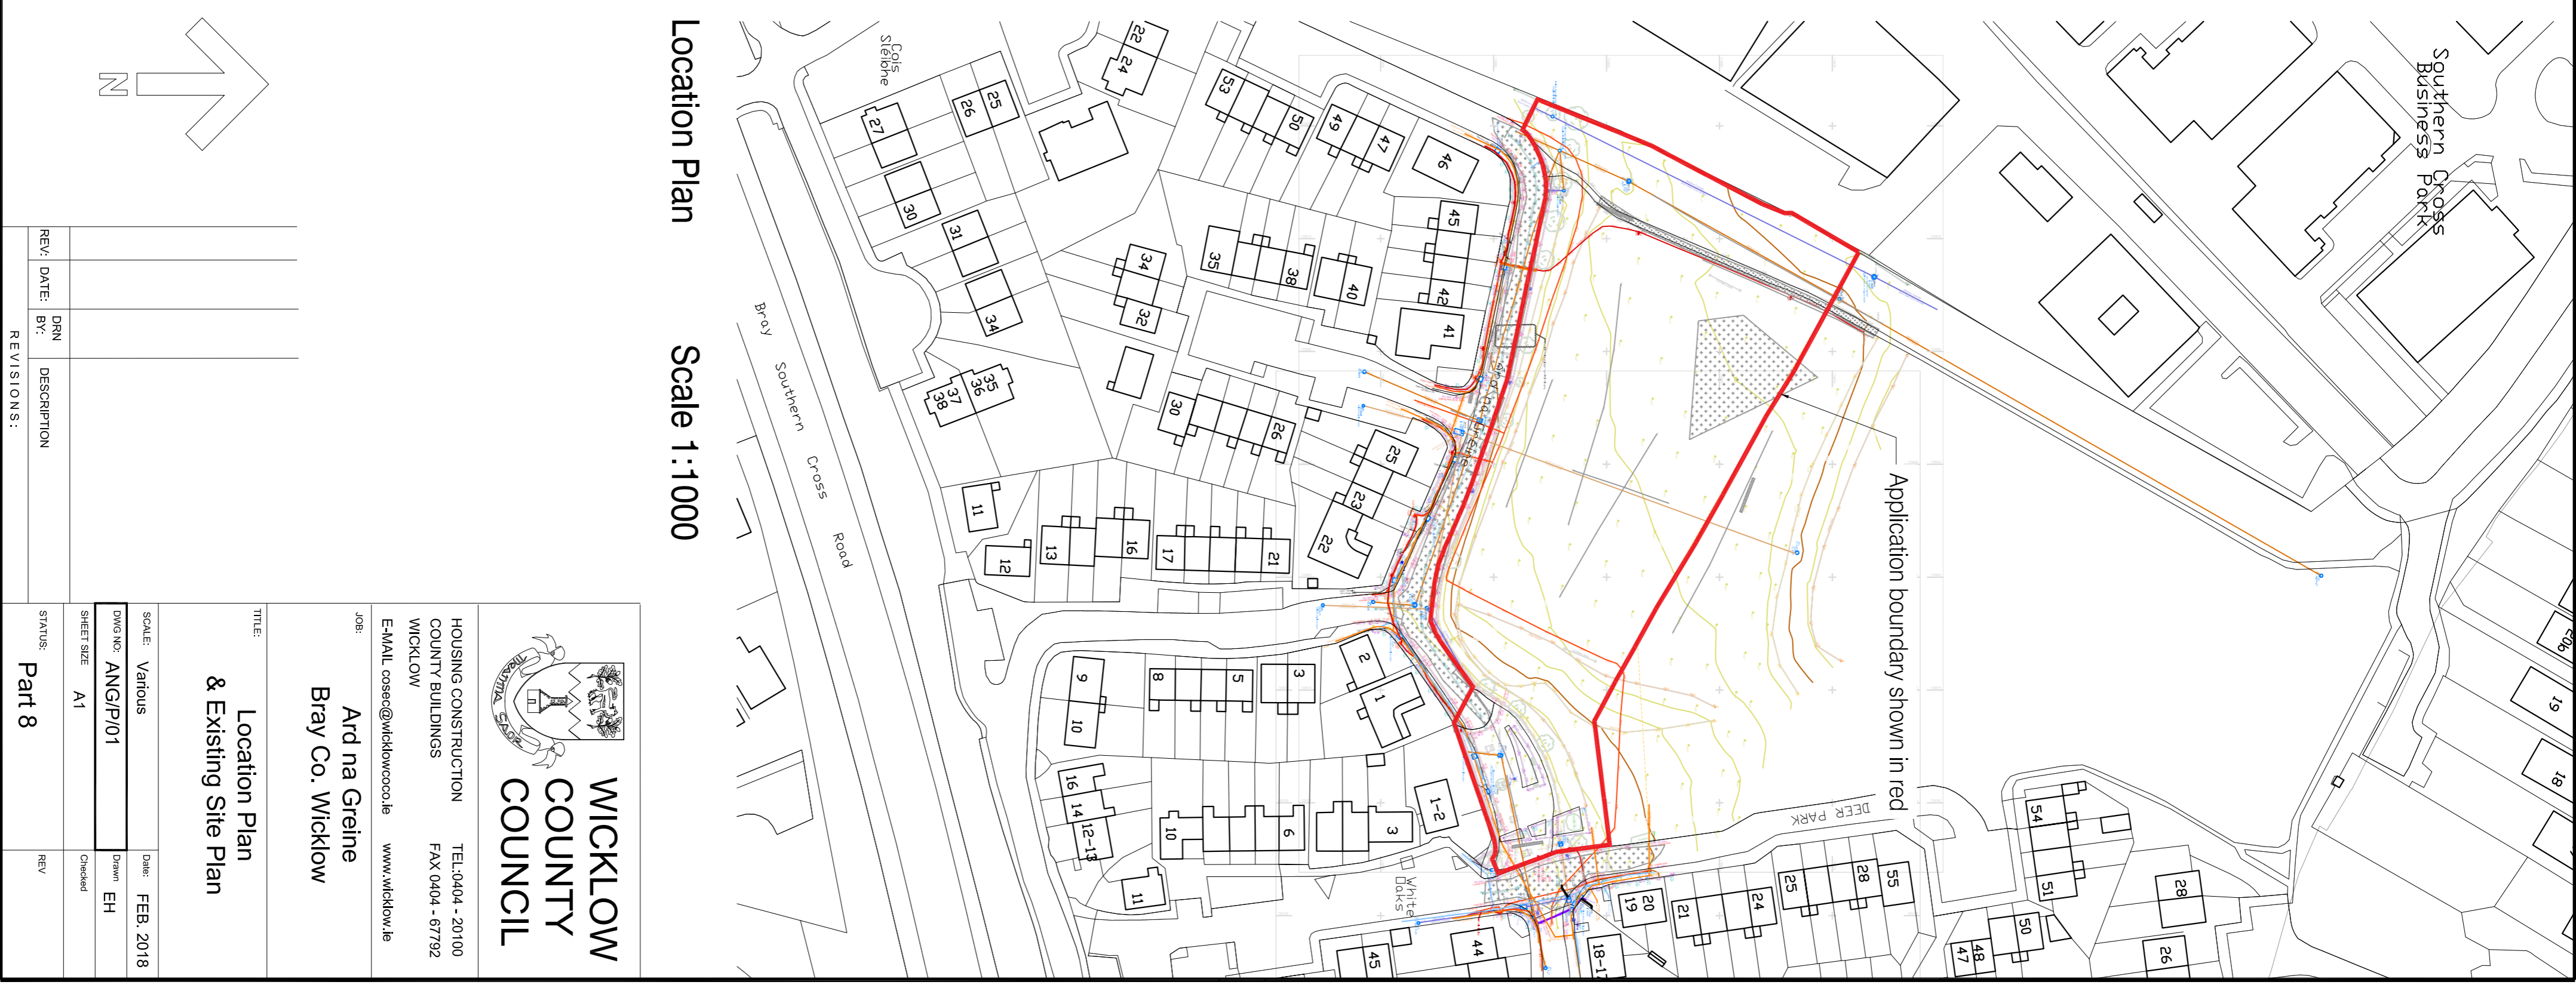

Existing Site Plan

Scale 1:500

Location Plan

Scale 1:1000

WICKLOW COUNTY COUNCIL

HOUSING CONSTRUCTION
COUNTY BUILDINGS
WICKLOW

TEL: 0404 - 20100
FAX: 0404 - 67792
www.wicklow.ie

EMAIL: cases@wicklowcc.ie

Ard na Greine
Bray Co. Wicklow

TITLE
**Location Plan
& Existing Site Plan**

SCALE: Various
DRAWN: ANG/PJ/01
SHEET SIZE: A1

DATE: FEB. 2018
DRAWN: EH
CHECKED:

STATUS: **Part 8**

REV.	DATE	BY:	DESCRIPTION